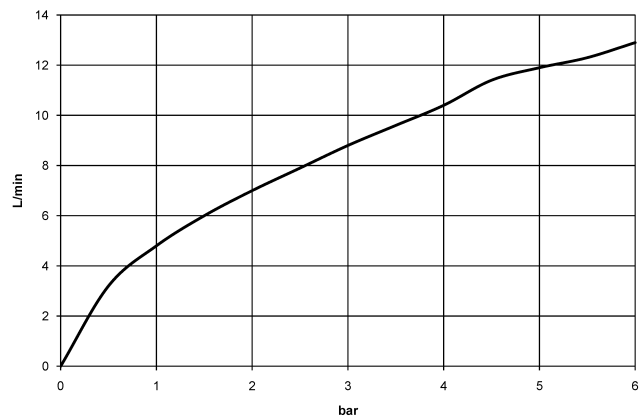

33 860 875

Diagramma di portata

Certificati

Belgaqua_22_277_2
7_3.

33 860 875
Parts for other
finishes can be found
here: Cromato